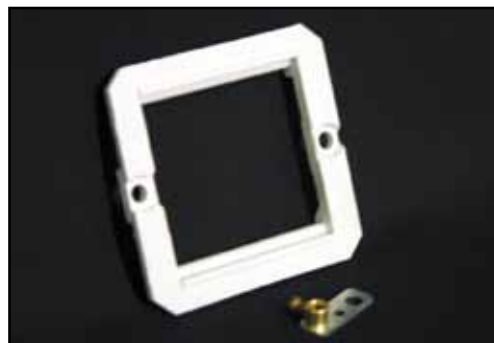

SECTION 2 - Data Products

MODULAR FRAMES

Plastic modular frames to fit metal plates and accommodate the e-mod range of modules.

Modular frame, 74mm x 74mm, 2 module, white

Modular frame, 74mm x 74mm, 2 module, black

Modular frame, 148mm x 74mm, 4 module, white

Modular frame, 148mm x 74mm, 4 module, black

Order Ref.

R 022

R 022BK

R 023

R 023BK

RJ - BT Adaptors - a series of baluns manufactured by E&J Services Ltd.

RJ45 - BT adaptors - c/w 100mm leads.

RJ45 - BT full master

RJ45 - BT PABX master

RJ45 - BT secondary (slave)

RJ45 - ISDN

Order Ref.

D 004

D 005

D 006

D 007

RJ11 - BT adaptors - c/w 100mm leads

RJ11 - BT full master

RJ11 - BT PABX master

RJ11 - BT secondary (slave)

Order Ref.

D 001

D 002

D 003

ECONOMISERS

Data/data

Data/voice

Voice/voice

Order Ref.

D 022

D 023

D 024

Should you require an alternative wiring scheme or different length of lead on the adaptor please contact our sales office and we will quote immediately for your specific requirements. No minimum order quantity for this service.

ORDER BEFORE 4pm - FOR SAME DAY DESPATCH